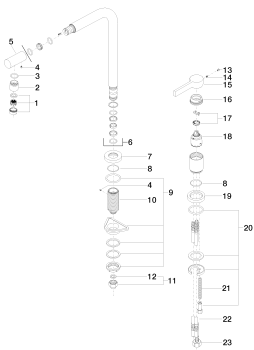

### Dimensional drawing

All dimensions in mm / inch = mm x 0,0394

### Flow rate chart

Kitchen - Elio

Two-hole mixer with individual flanges - polished chrome

Article number: 32 800 790-00 0010

## Recommended article

10 713 970-00

AIR SWITCH operating button, trim parts only - polished chrome

82 434 970-00

Soap dispenser with flange - polished chrome

Kitchen - Elio

Two-hole mixer with individual flanges - polished chrome

### Spare parts list

Number	Item Number	Designation	Number of units
--------	-------------	-------------	-----------------