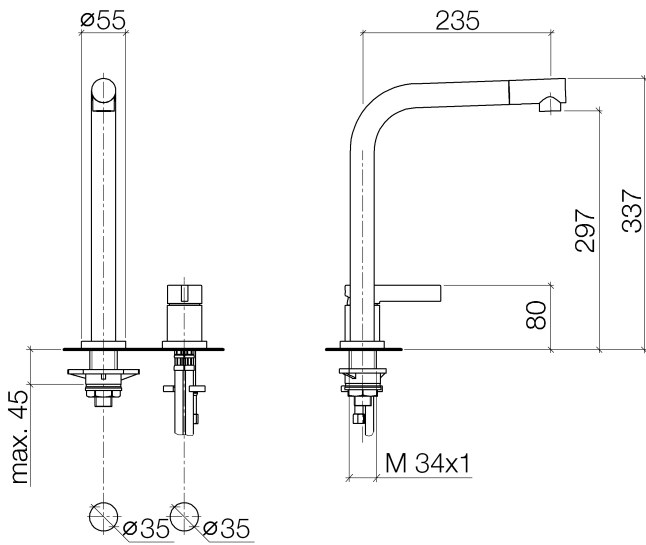

Kitchen - Elio

Two-hole mixer with individual flanges - polished chrome

Article number: 32 800 790-00 0010

- 9-1/4" Projection
- Swiveling spout 360°
- Spout with 20° pivoting tip
- Areated stream
- Total height 13-1/4"
- Height to aerator/spout outlet 11-3/4"
- 2-1/8" diameter flanges
- Spout hole diameter 1-3/8"
- Single-lever mixer hole diameter 1-3/8"
- 2x 3/8" US flexible supply lines
- Water flow rate limited to max. 1.5 gpm
- lead-free
- (ADA)
- Flexible positioning of components

polished chrome

Kitchen - Elio  
Two-hole mixer with individual flanges - polished chrome  
Article number: 32 800 790-00 0010

### Dimensional drawing

All dimensions in mm / inch = mm x 0,0394

### Flow rate chart

Kitchen - Elio

Two-hole mixer with individual flanges - polished chrome

Article number: 32 800 790-00 0010