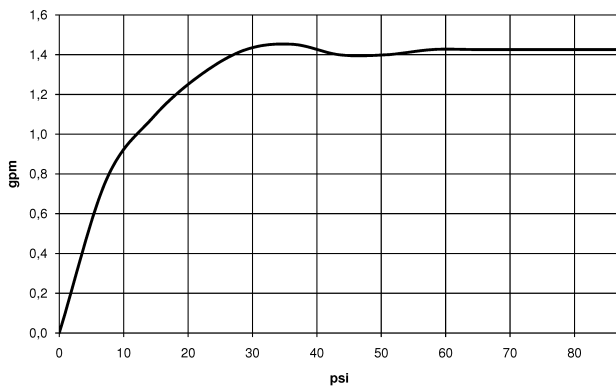

Kitchen - Elio
Two-hole mixer with individual flanges - polished chrome
Article number: 32 800 790-00 0010

Dimensional drawing

All dimensions in mm / inch = mm x 0,0394

Flow rate chart